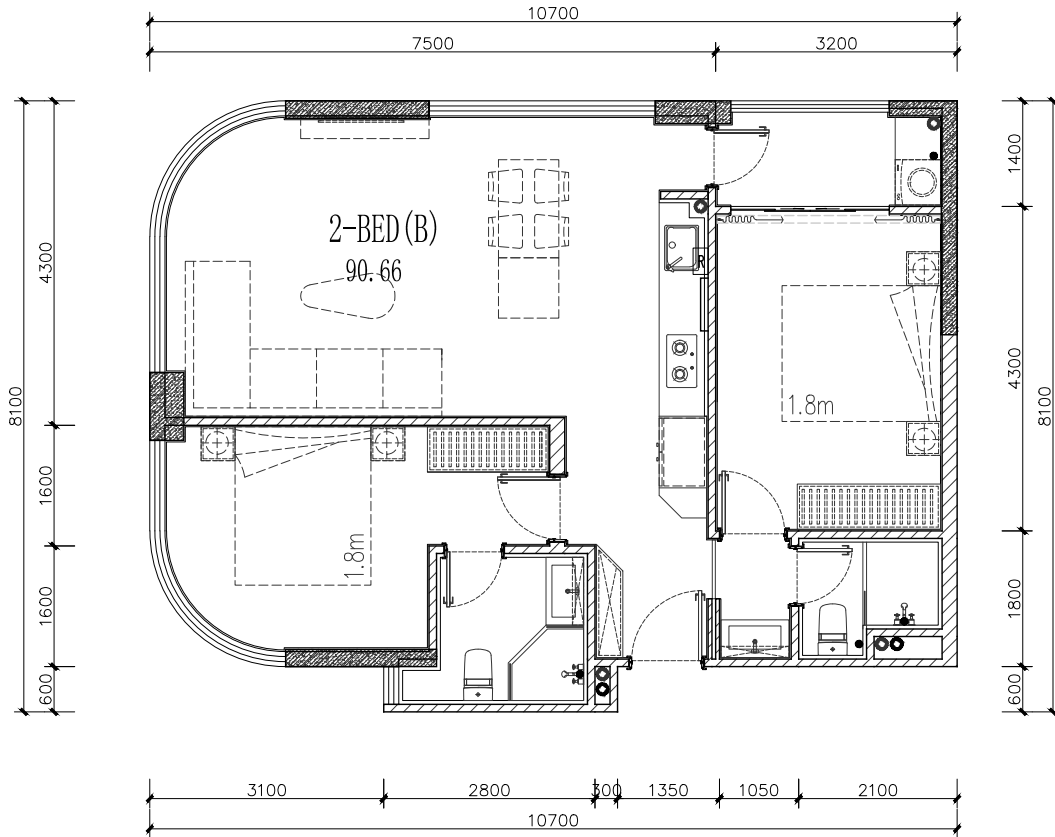

2 BEDROOM OF 82.67 SQM GROSS

2 BEDROOM OF 90.66 SQM GROSS